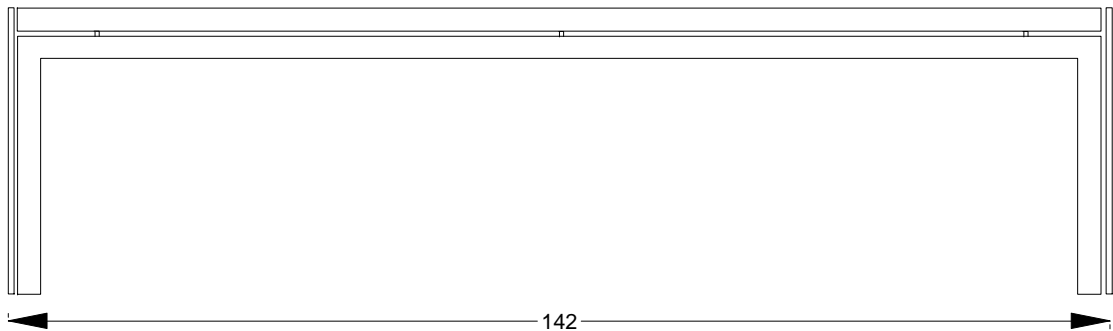

S1

PETER BOY DESIGN

Beautiful functionality

Product: Coffee Table

No: 325-XX-06

Materials: Frame: Brushed Stainless steel
Table top: Linoleum, black 325-04-06
Veneer, black, painted 325-54-06
Compact Laminate 12mm White 325-14-06
Glass, 12 mm 325-64-06
Slate natural 30mm 325-84-06
Wood solid 325-84-06

Dimensions: Height: **37 cm or 45 cm**
Width: 62 cm
Length: 142 cm
Weight: 40kg - 100 kg
Shipping info: 150 cm x 70 cm x 12 cm

PETER BOY DESIGN

Colbjornsensvej 15

DK- 5000 Odense C

Tel +45 6613 6944

mail@PeterBoy.dk