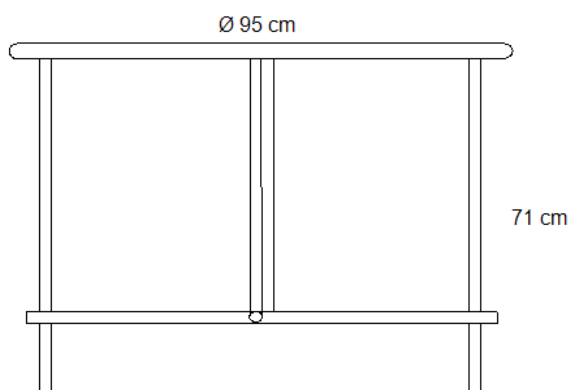

# PETER BOY DESIGN

Beautiful functionality

Product: Desk / Dining table  
No: 367 - XX - 16 / 368 - XX - 16

Material: Frame: **Black steel**  
Top: Linoleum Black / Oak 365-04-16  
Nano Laminate Black / Oak 365-81-16  
Extension Panel 369-XX -16

Dimensions: Height: 71 cm  
Length: **210 cm or 320 cm**  
Width: 95 cm  
Weight: 40 / 50 kg  
Shipping info: 220 cm x 100 cm x 12 cm  
330 cm x 100 cm x 12 cm

PETER BOY DESIGN

Colbjornsensvej 15

DK- 5000 Odense C