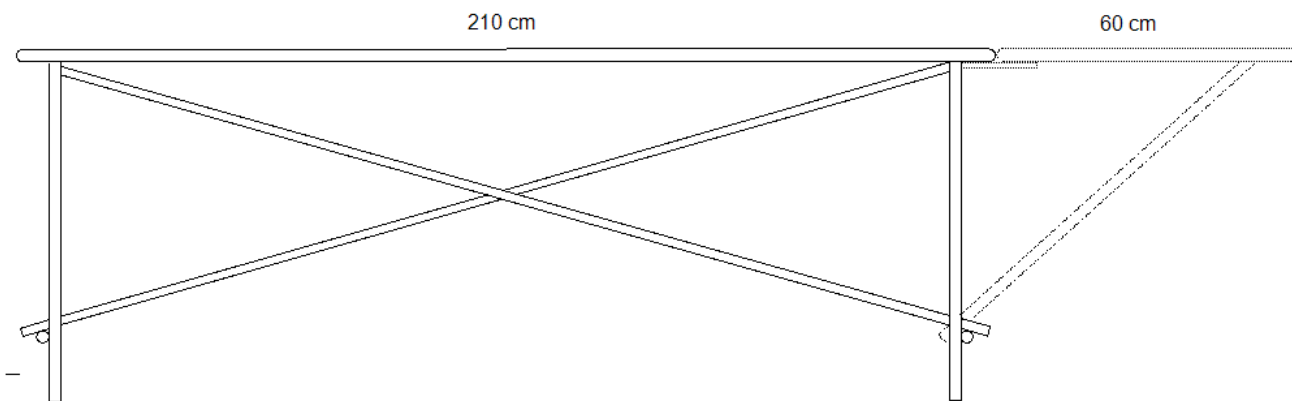

# PETER BOY DESIGN

Beautiful functionality

Product: Desk / Dining table  
No: 367 - XX - 16 / 368 - XX - 16

Material: Frame: **Black steel**  
Top: Linoleum Black / Oak 365-04-16  
Nano Laminate Black / Oak 365-81-16  
Extension Panel 369-XX -16

Dimensions: Height: 71 cm  
Length: **210 cm or 320 cm**  
Width: 95 cm  
Weight: 40 / 50 kg  
Shipping info: 220 cm x 100 cm x 12 cm  
330 cm x 100 cm x 12 cm

PETER BOY DESIGN

Colbjornsensvej 15

DK- 5000 Odense C